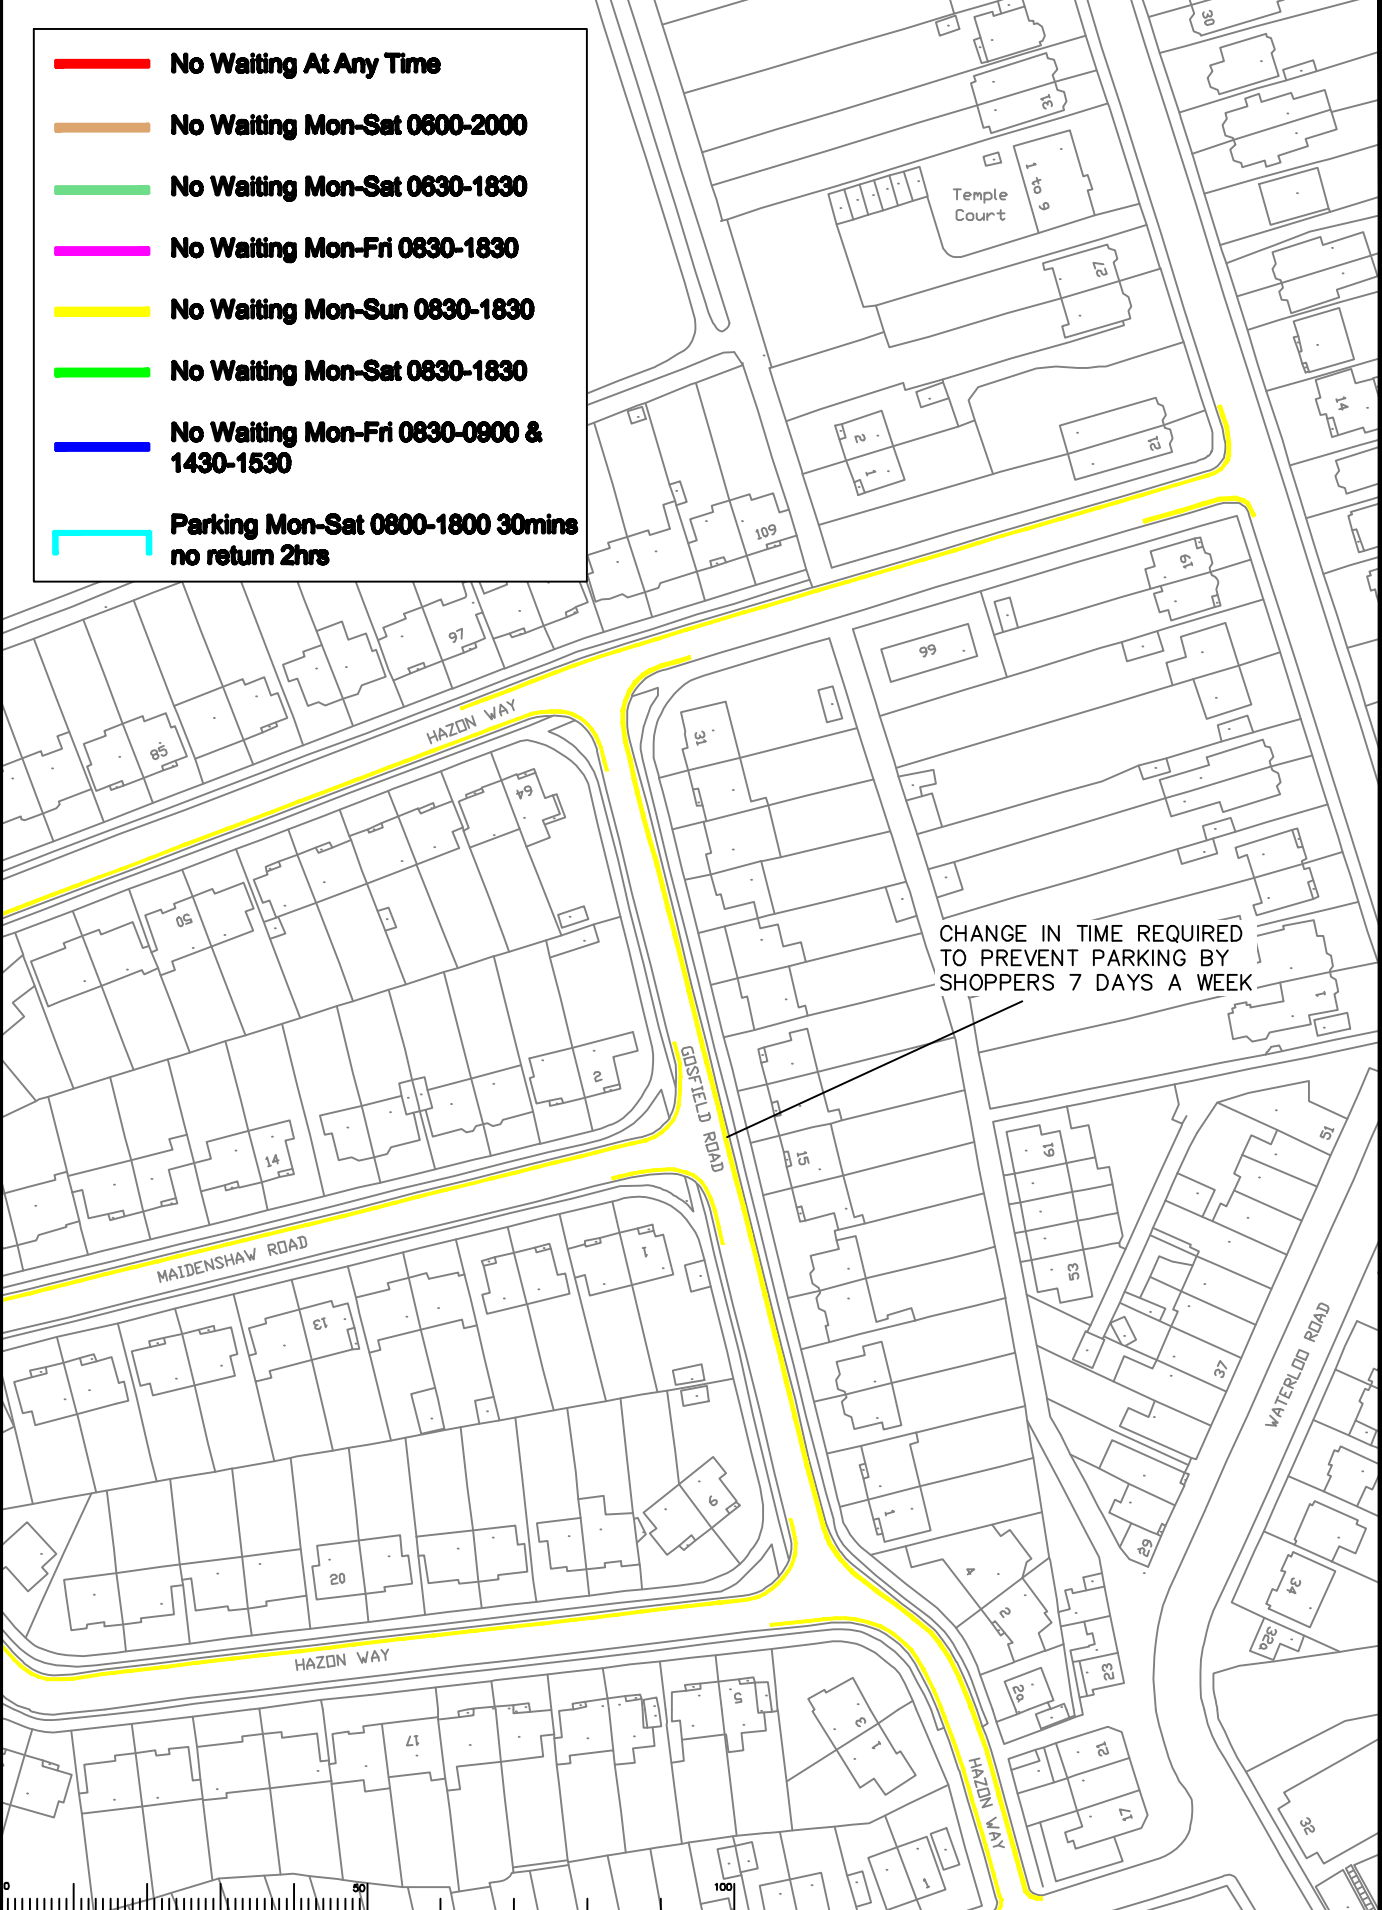

- No Waiting At Any Time
- No Waiting Mon-Sat 0600-2000
- No Waiting Mon-Sat 0630-1830
- No Waiting Mon-Fri 0830-1830
- No Waiting Mon-Sun 0830-1830
- No Waiting Mon-Sat 0830-1830
- No Waiting Mon-Fri 0830-0900 & 1430-1530
- ┌ Parking Mon-Sat 0800-1800 30mins no return 2hrs

CHANGE IN TIME REQUIRED TO PREVENT PARKING BY SHOPPERS 7 DAYS A WEEK

Rev.	Description	Drawn	Sig.	Date	Chkd	Sig.	Date	Appr.	Sig.	Date

Drawn by	SDC	Sig.	SDC	Date	28.11.99
Checked by	TPC	Sig.	TPC	Date	28.11.99
Approved by	RB	Sig.	RB	Date	28.11.99

Project: EPSOM AND EWELL
 PROPOSED PARKING RESTRICTIONS FOR PHASE 5
 Location Plan
 OF PROPOSED RESTRICTIONS

SURREY COUNTY COUNCIL
 Planning No. 28
 COMM